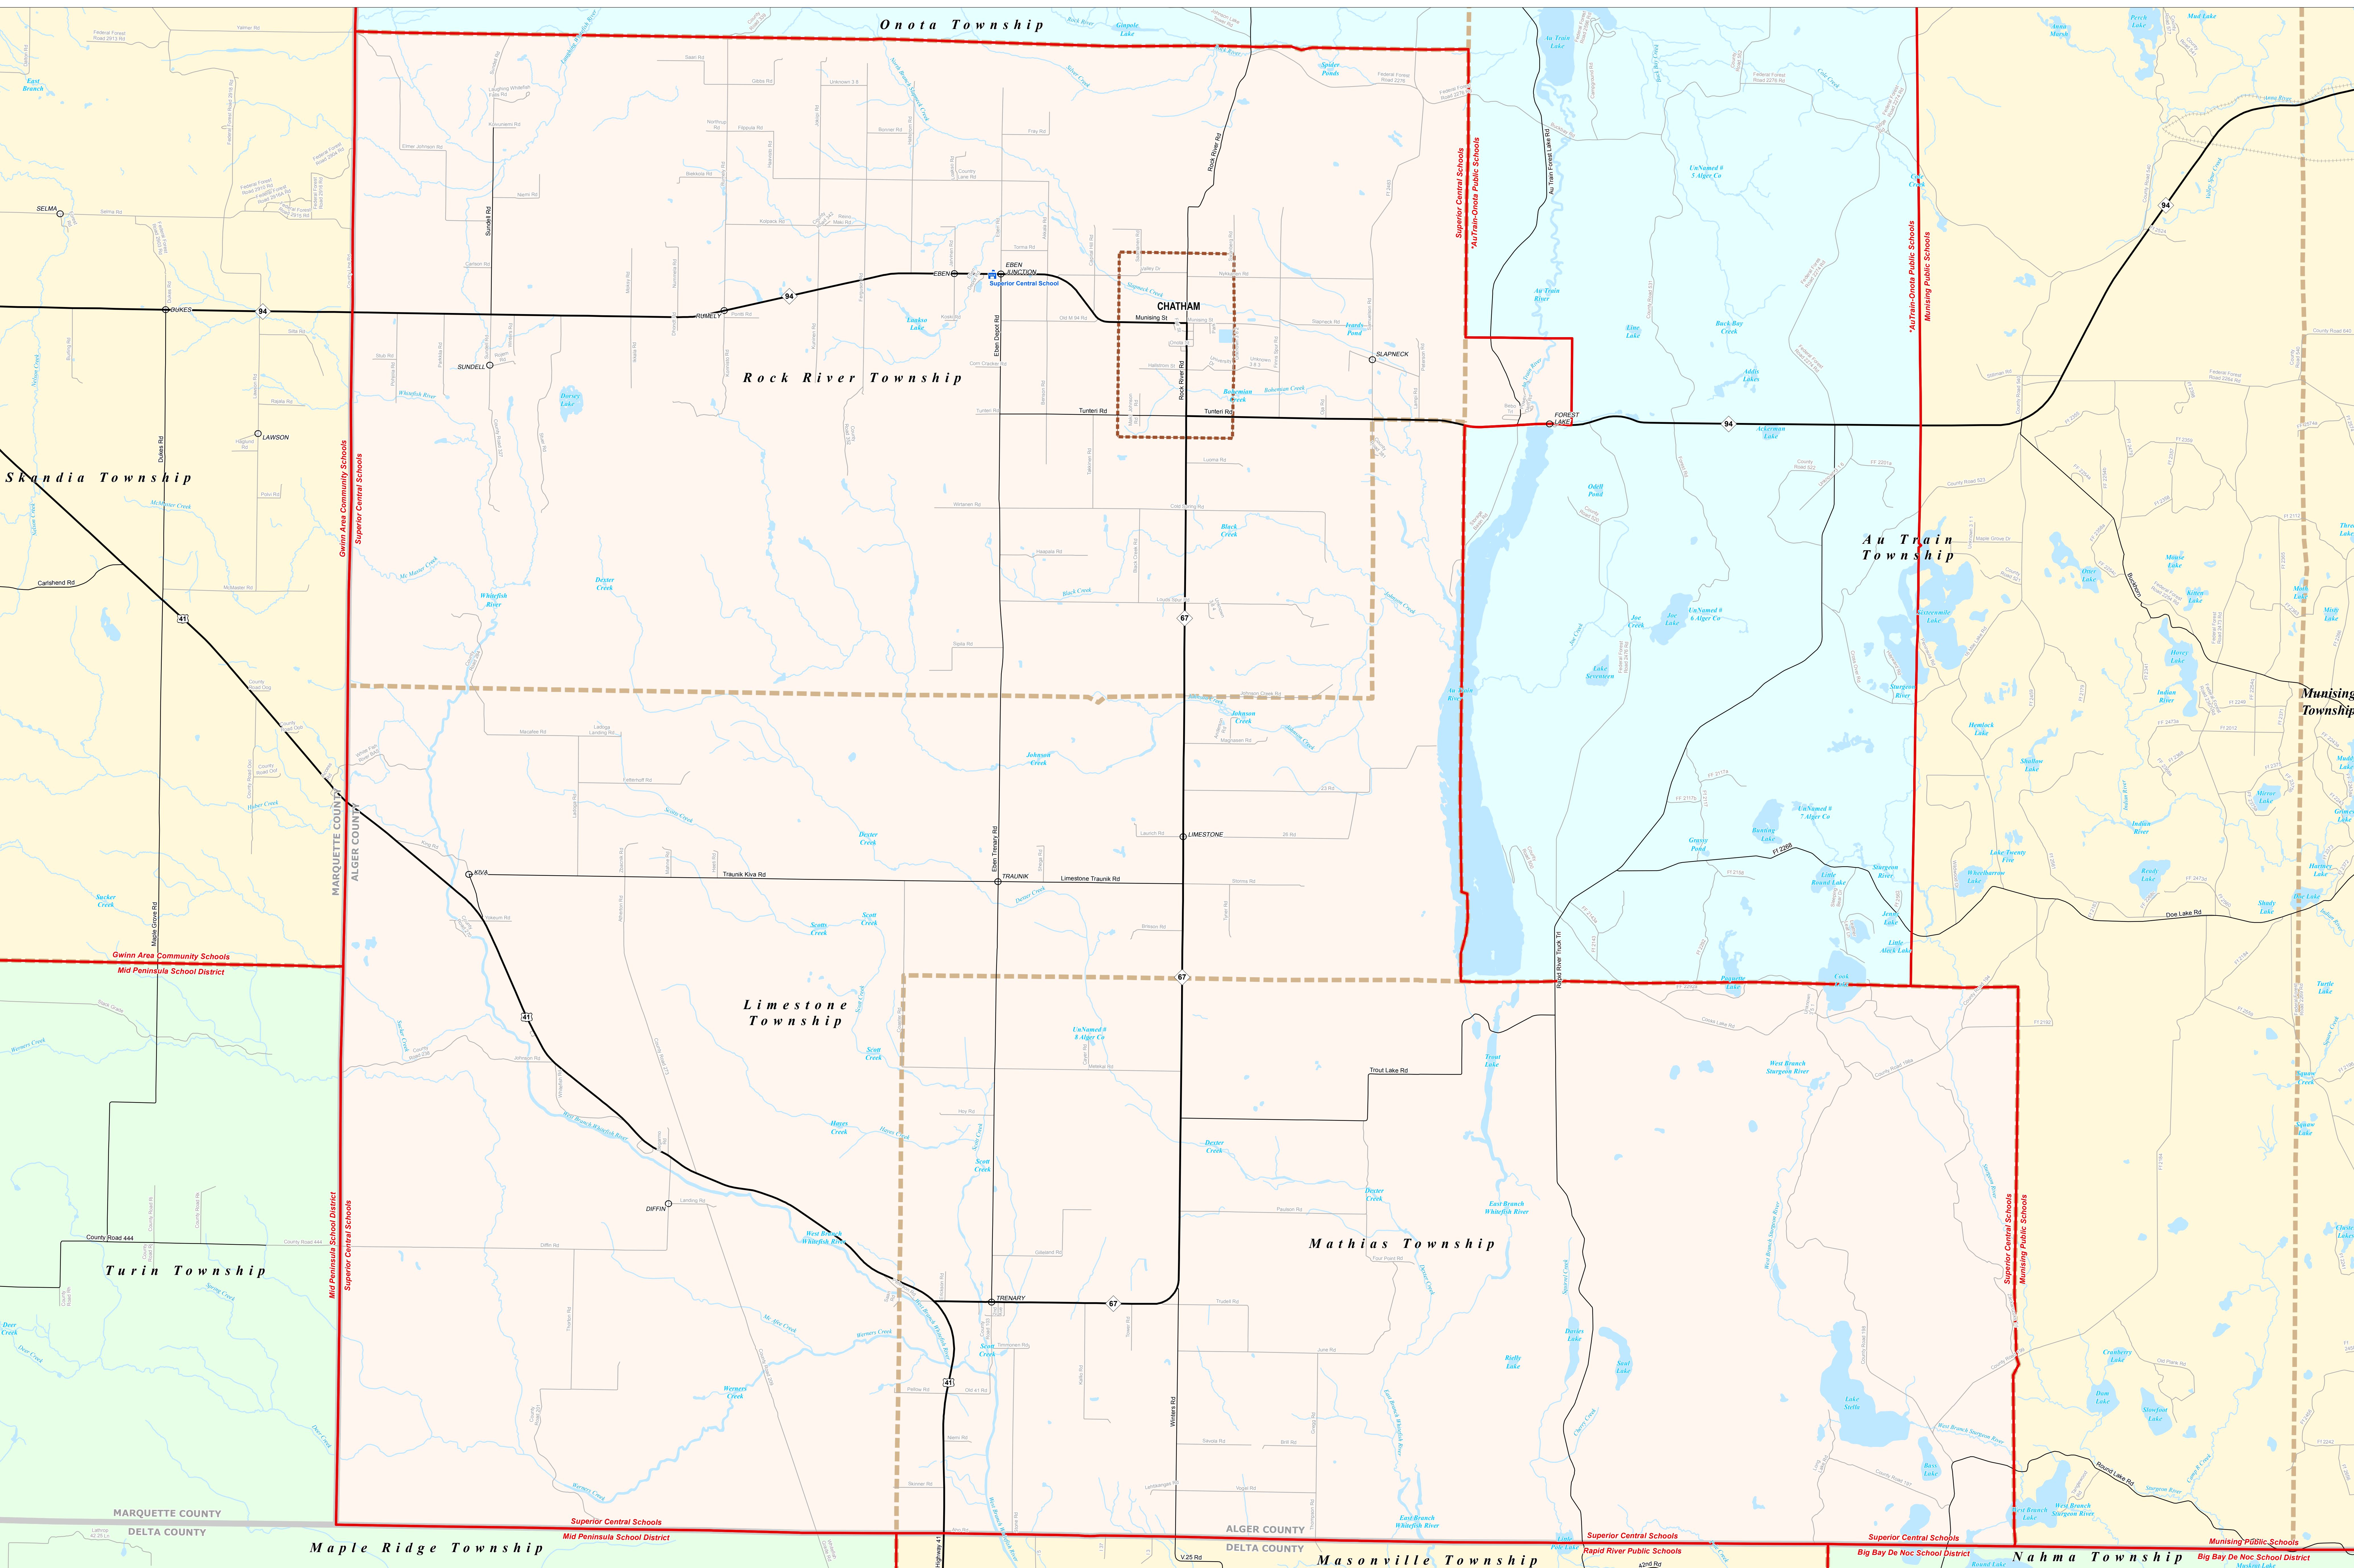

SUPERIOR CENTRAL SCHOOLS

Marquette-Alger RESA

0 0.25 0.5 Miles

Legend	
	School District
	County
	City
	Township
	Village
	Census Designated Place
	Unincorporated Place
	School
	Freeway
	Primary Road
	Local Road
	Railroad
	Water Feature
	River, Stream, or Drain